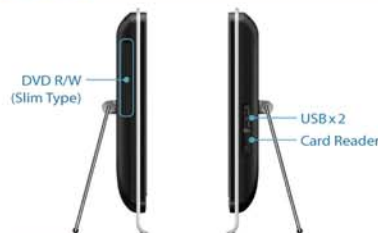

### HP/HT-A201D

1. DC in
2. D-Sub x 2
3. USBx4
4. e-SATA
5. TV port
6. Mic in
7. Earphone out
8. LAN

Back View

DVD R/W (Slim Type)

USBx2  
Card Reader

Side View

Top View